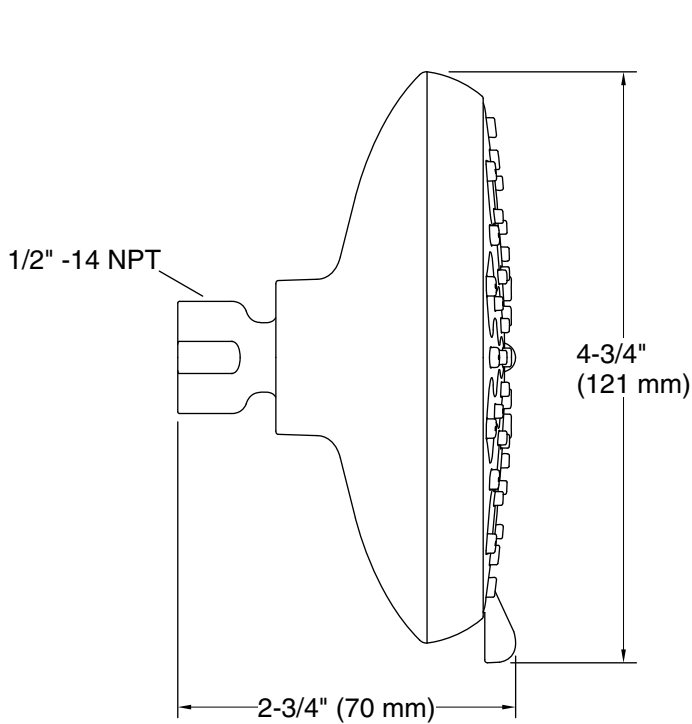

Features

- Showerhead features transitional nature-inspired design.
- Advanced spray engine provides three alternate experiences: wide coverage, intense drenching, and targeted spray.
- Wide coverage spray produces an encompassing spray for everyday use.
- Intense drenching spray delivers a forceful spray ideal for rinsing shampoo from hair.
- Targeted spray is a focused stream for targeting sore muscles or use as a utility spray.
- Simple thumb tab smoothly transitions between sprays.
- Spray nozzles cover full area of sprayhead.
- MasterClean™ sprayface features an easy-to-clean surface that withstands mineral buildup.
- 1.75 gpm (6.6 lpm) flow rate.
- ½" NPT connection.

Technical Information

All product dimensions are nominal.

Notes

Install this product according to the installation instructions.